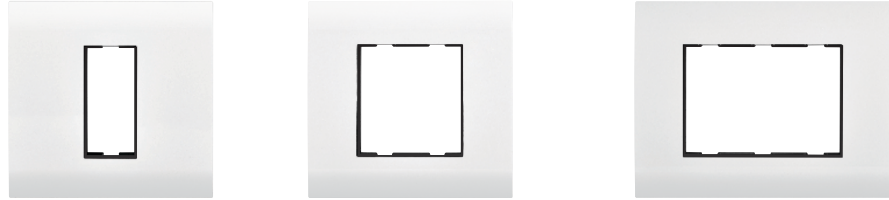

Lifestyle Switches & Accessories

Rajdhani®

1M

2M

3M

VEGA PLATE

CODE	ITEM	PKG.
R-FS V101	Vega 1M Plate	20
R-FS V102	Vega 2M Plate	20
R-FS V103	Vega 3M Plate	20
R-FS V104	Vega 4M Plate	20
R-FS V105	Vega 6M Plate	10
R-FS V106	Vega 8M Hz Plate	10
R-FS V107	Vega 8M Sq Plate	5
R-FS V108	Vega 12M Plate	5
R-FS V109	Vega 16M Plate	5
R-FS V110	Vega 18M Plate	5

FUSION