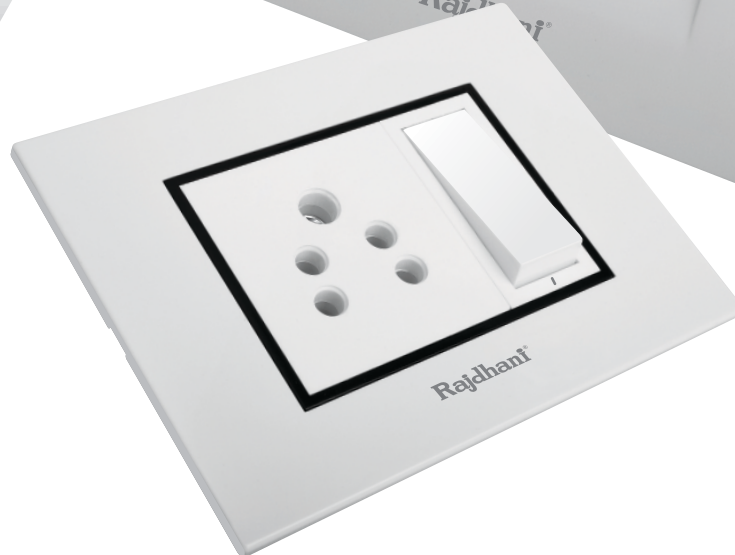

Rajdhani®

MODULAR SWITCHES & ACCESSORIES

An ISO 9001:2008 Certified Company

PRODUCT CATALOG