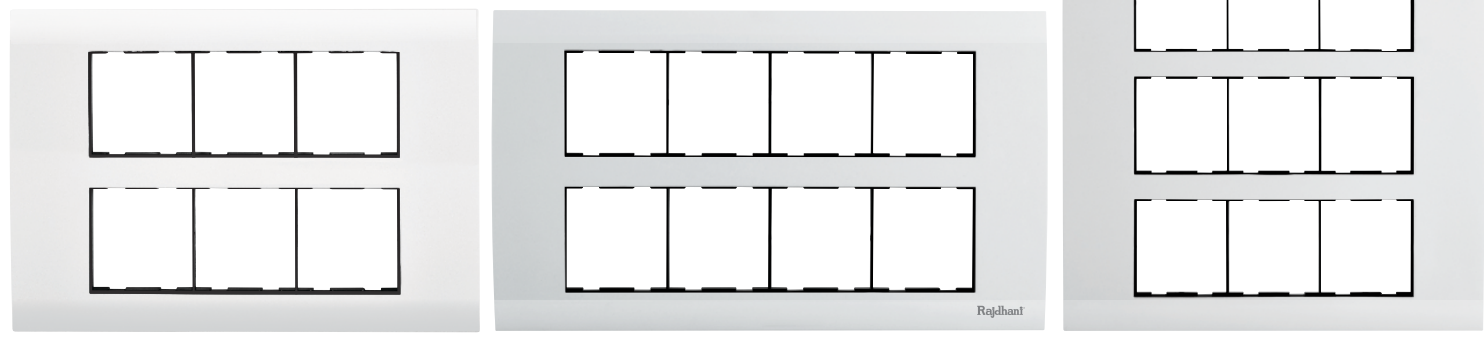

8M HZ

12M

16M

18M

VEGA PLATE

CODE	ITEM	PKG.
R-FS V101	Vega 1M Plate	20
R-FS V102	Vega 2M Plate	20
R-FS V103	Vega 3M Plate	20
R-FS V104	Vega 4M Plate	20
R-FS V105	Vega 6M Plate	10
R-FS V106	Vega 8M Hz Plate	10
R-FS V107	Vega 8M Sq Plate	5
R-FS V108	Vega 12M Plate	5
R-FS V109	Vega 16M Plate	5
R-FS V110	Vega 18M Plate	5