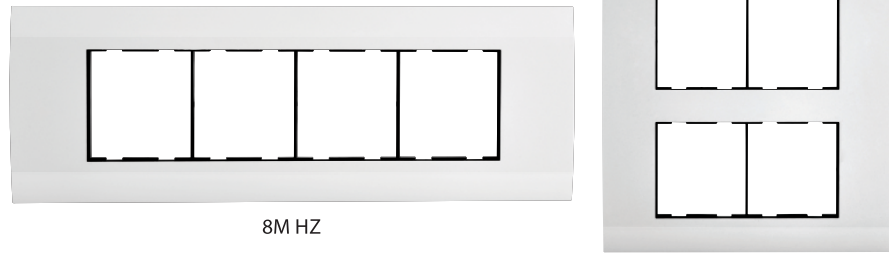

Lifestyle Switches & Accessories

Rajdhani®

1M

2M

3M

4M

6M

8M HZ