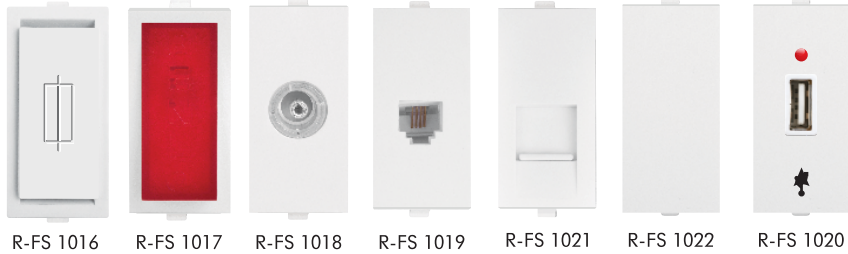

R-FS 1016 R-FS 1017 R-FS 1018 R-FS 1019 R-FS 1021 R-FS 1022 R-FS 1020